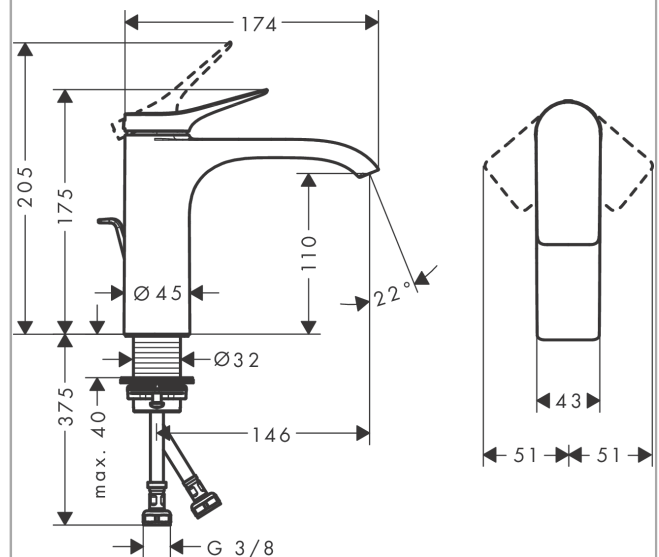

Vivenis

Single lever basin mixer 110 with pop-up waste set

Surfaces: **Chrome** Article Number: **75020000**

Description

product features

- consists of: single lever basin mixer, waste set
- ComfortZone 110
- projection: 146 mm
- spout height: 110 mm
- spray type: WaterfallStream
- maximum flow rate at 3 bar: 5 l/min
- ceramic cartridge
- temperature limitation adjustable
- suitable for continuous flow water heaters
- pop-up waste set G 1¼
- material waste set: metal
- connection type: G ¾ connections
- connection dimension: DN15

Technology

Design awards

reddot winner 2021

Certificates

Product image

Scale drawing

Vivenis

Single lever basin mixer 110 with pop-up waste set

Surfaces: **Chrome** Article Number: **75020000**

Flowchart

Vivenis
Single lever basin mixer 110 with pop-up waste set
 Surfaces: **Chrome** Article Number: **75020000**

Exploded Drawing

Year of production: >06/21

Vivenis

Single lever basin mixer 110 with pop-up waste set

Surfaces: **Chrome** Article Number: **75020000**

Spare part list

Year of production: >06/21

Pos.	Description	Article Number	Price	PU
1	handle	94277000	€ 57,12	1
2	screw cover	93735460	€ 8,45	1
3	escutcheon	94027000	€ 22,37	1
4	nut	93995000	€ 22,37	1
5	O-ring 35x1,5	92114000	€ 5,24	1
6	cartridge, assy	93897000	€ 70,57	1
7	seal	95008000	€ 8,45	1
8	O-ring 35x2	92604000	€ 5,24	1
9	adapter for cartridge	98750000	€ 11,31	1
10	O-Ring 30x2	98186000	€ 3,21	1
11	spray former	94275000	€ 35,94	1
12	connection hose 450 mm M8x0,75 G3/8	97206000	€ 28,20	1
13	O-ring 6,6x1,6	93019000	€ 3,21	1
14	flat seal	98749000	€ 5,24	1
15	fixing set (Ø 32)	13961000	€ 22,37	1
16	lever collar	97548000	€ 3,21	1
17	pull rod	96657000	€ 11,31	1
a	pop up waste	94139000	-	1
b	fixation extension 35 mm	13898000	€ 70,57	1