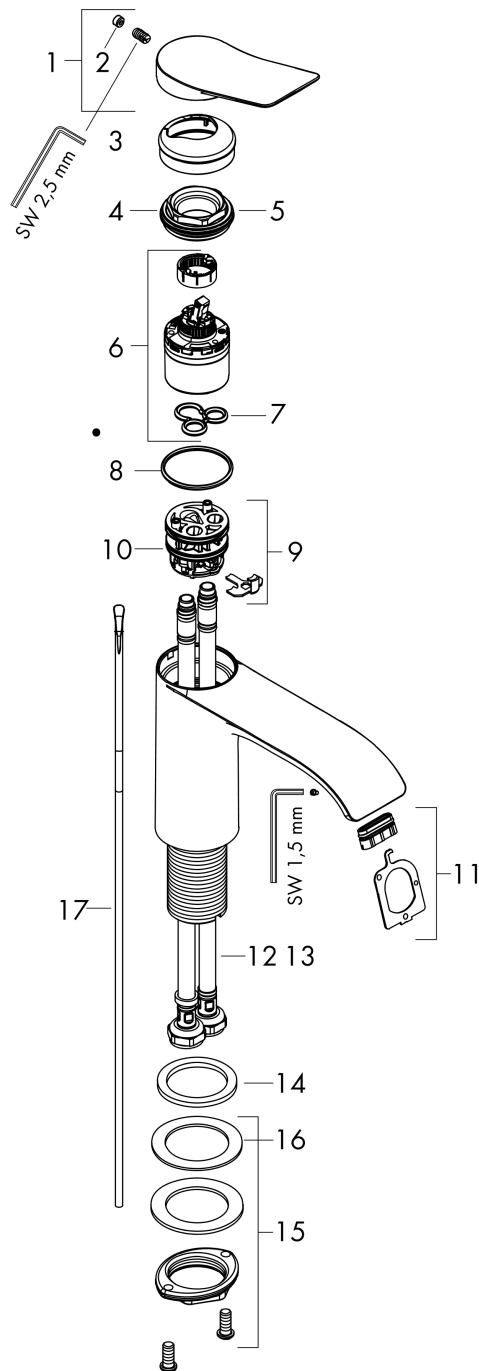

Vivenis

Single lever basin mixer 110 with pop-up waste set

Surfaces: **Chrome** Article Number: **75020000**

Description

product features

- consists of: single lever basin mixer, waste set
- ComfortZone 110
- projection: 146 mm
- spout height: 110 mm
- spray type: WaterfallStream
- maximum flow rate at 3 bar: 5 l/min
- ceramic cartridge
- temperature limitation adjustable
- suitable for continuous flow water heaters
- pop-up waste set G 1¼
- material waste set: metal
- connection type: G ¾ connections
- connection dimension: DN15

Surfaces: **Chrome** Article Number: **75020000**

Flowchart

Vivenis
Single lever basin mixer 110 with pop-up waste set
 Surfaces: **Chrome** Article Number: **75020000**

Exploded Drawing

Year of production: >06/21

Vivenis

Single lever basin mixer 110 with pop-up waste set

Surfaces: **Chrome** Article Number: **75020000**

Spare part list

Year of production: >06/21

Pos.	Description	Article Number	Price	PU
1	handle	94277000	€ 57,12	1
2	screw cover	93735460	€ 8,45	1
3	escutcheon	94027000	€ 22,37	1
4	nut	93995000	€ 22,37	1
5	O-ring 35x1,5	92114000	€ 5,24	1
6	cartridge, assy	93897000	€ 70,57	1
7	seal	95008000	€ 8,45	1
8	O-ring 35x2	92604000	€ 5,24	1
9	adapter for cartridge	98750000	€ 11,31	1
10	O-Ring 30x2	98186000	€ 3,21	1
11	spray former	94275000	€ 35,94	1
12	connection hose 450 mm M8x0,75 G3/8	97206000	€ 28,20	1
13	O-ring 6,6x1,6	93019000	€ 3,21	1
14	flat seal	98749000	€ 5,24	1
15	fixing set (Ø 32)	13961000	€ 22,37	1
16	lever collar	97548000	€ 3,21	1
17	pull rod	96657000	€ 11,31	1
a	pop up waste	94139000	-	1
b	fixation extension 35 mm	13898000	€ 70,57	1